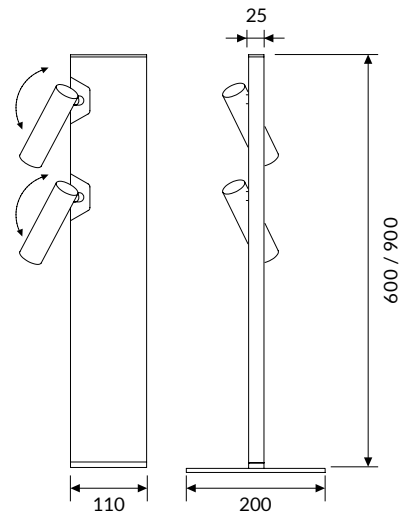

COLOUR TEMPERATURE 3000K

COD	💡	lm	mm
91PC9L3LW66	9W	180	610
91PC13L3LW66	13W	260	930

SCOUT WALL SPOT

OPTIC

Spot with 35° beam angle.

Remote driver supplied with the fixture.

COLOUR TEMPERATURE 3000K

COD	💡	lm
91AA3L3W66	3W	187

IP 66 A+

IP 66 A+

SCOUT SPOT

OPTIC

Spot with 35° beam angle.

IP 66 A*

COLOUR TEMPERATURE 3000K

COD	💡	lm	mm
91AA23L366	2x3W	374	600
91AA23L3L66	2x3W	374	900

SCOUT SPOT DOUBLE EMISSION

OPTIC

Spot with 35° beam angle and asymmetrical back emission ground oriented.

IP 66 A*

Rear emission

Spot emission

COLOUR TEMPERATURE 3000K

COD	💡	lm	mm
91DI3S23L366	3W + 2x3W	60 + 374	600
91DI5S23L366	5W + 2x3W	100 + 374	900

Accessories

LENS FOR SPOT

91AALPC20
Lens 20° beam angle.

91AALPC45
Lens 45° beam angle.