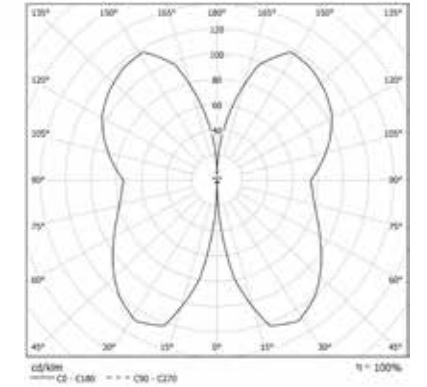

COLOUR TEMPERATURE 3000K

COD	💡	lm	mm
91PC9L3LW66	9W	180	610
91PC13L3LW66	13W	260	930

SCOUT WALL SPOT

OPTIC

Spot with 35° beam angle.

Remote driver supplied with the fixture.

COLOUR TEMPERATURE 3000K

COD	💡	lm
91AA3L3W66	3W	187

IP 66 A+

IP 66 A+

SCOUT SPOT

OPTIC

Spot with 35° beam angle.

IP 66 A*

COLOUR TEMPERATURE 3000K

COD	💡	lm	mm
91AA23L366	2x3W	374	600
91AA23L3L66	2x3W	374	900

SCOUT SPOT DOUBLE EMISSION

OPTIC

Spot with 35° beam angle and asymmetrical back emission ground oriented.

IP 66 A*

Rear emission

Spot emission

COLOUR TEMPERATURE 3000K

COD	💡	lm	mm
91DI3S23L366	3W + 2x3W	60 + 374	600
91DI5S23L366	5W + 2x3W	100 + 374	900