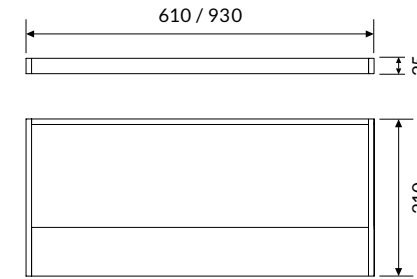

IP 66 A+

COLOUR TEMPERATURE 3000K

COD	💡	lm	mm
91PC9L366	9W	180	610
91PC13L366	13W	260	930

SCOUT WALL

OPTIC

LGP (Light Guide Panel) diffuser in backlight plexiglass with microncisions designed to ensure uniform emission of light outwards.

COLOUR TEMPERATURE 3000K

COD	💡	lm	mm
91PC9L3LW66	9W	180	610
91PC13L3LW66	13W	260	930

SCOUT WALL SPOT

OPTIC

Spot with 35° beam angle.

Remote driver supplied with the fixture.

COLOUR TEMPERATURE 3000K

COD	💡	lm
91AA3L3W66	3W	187