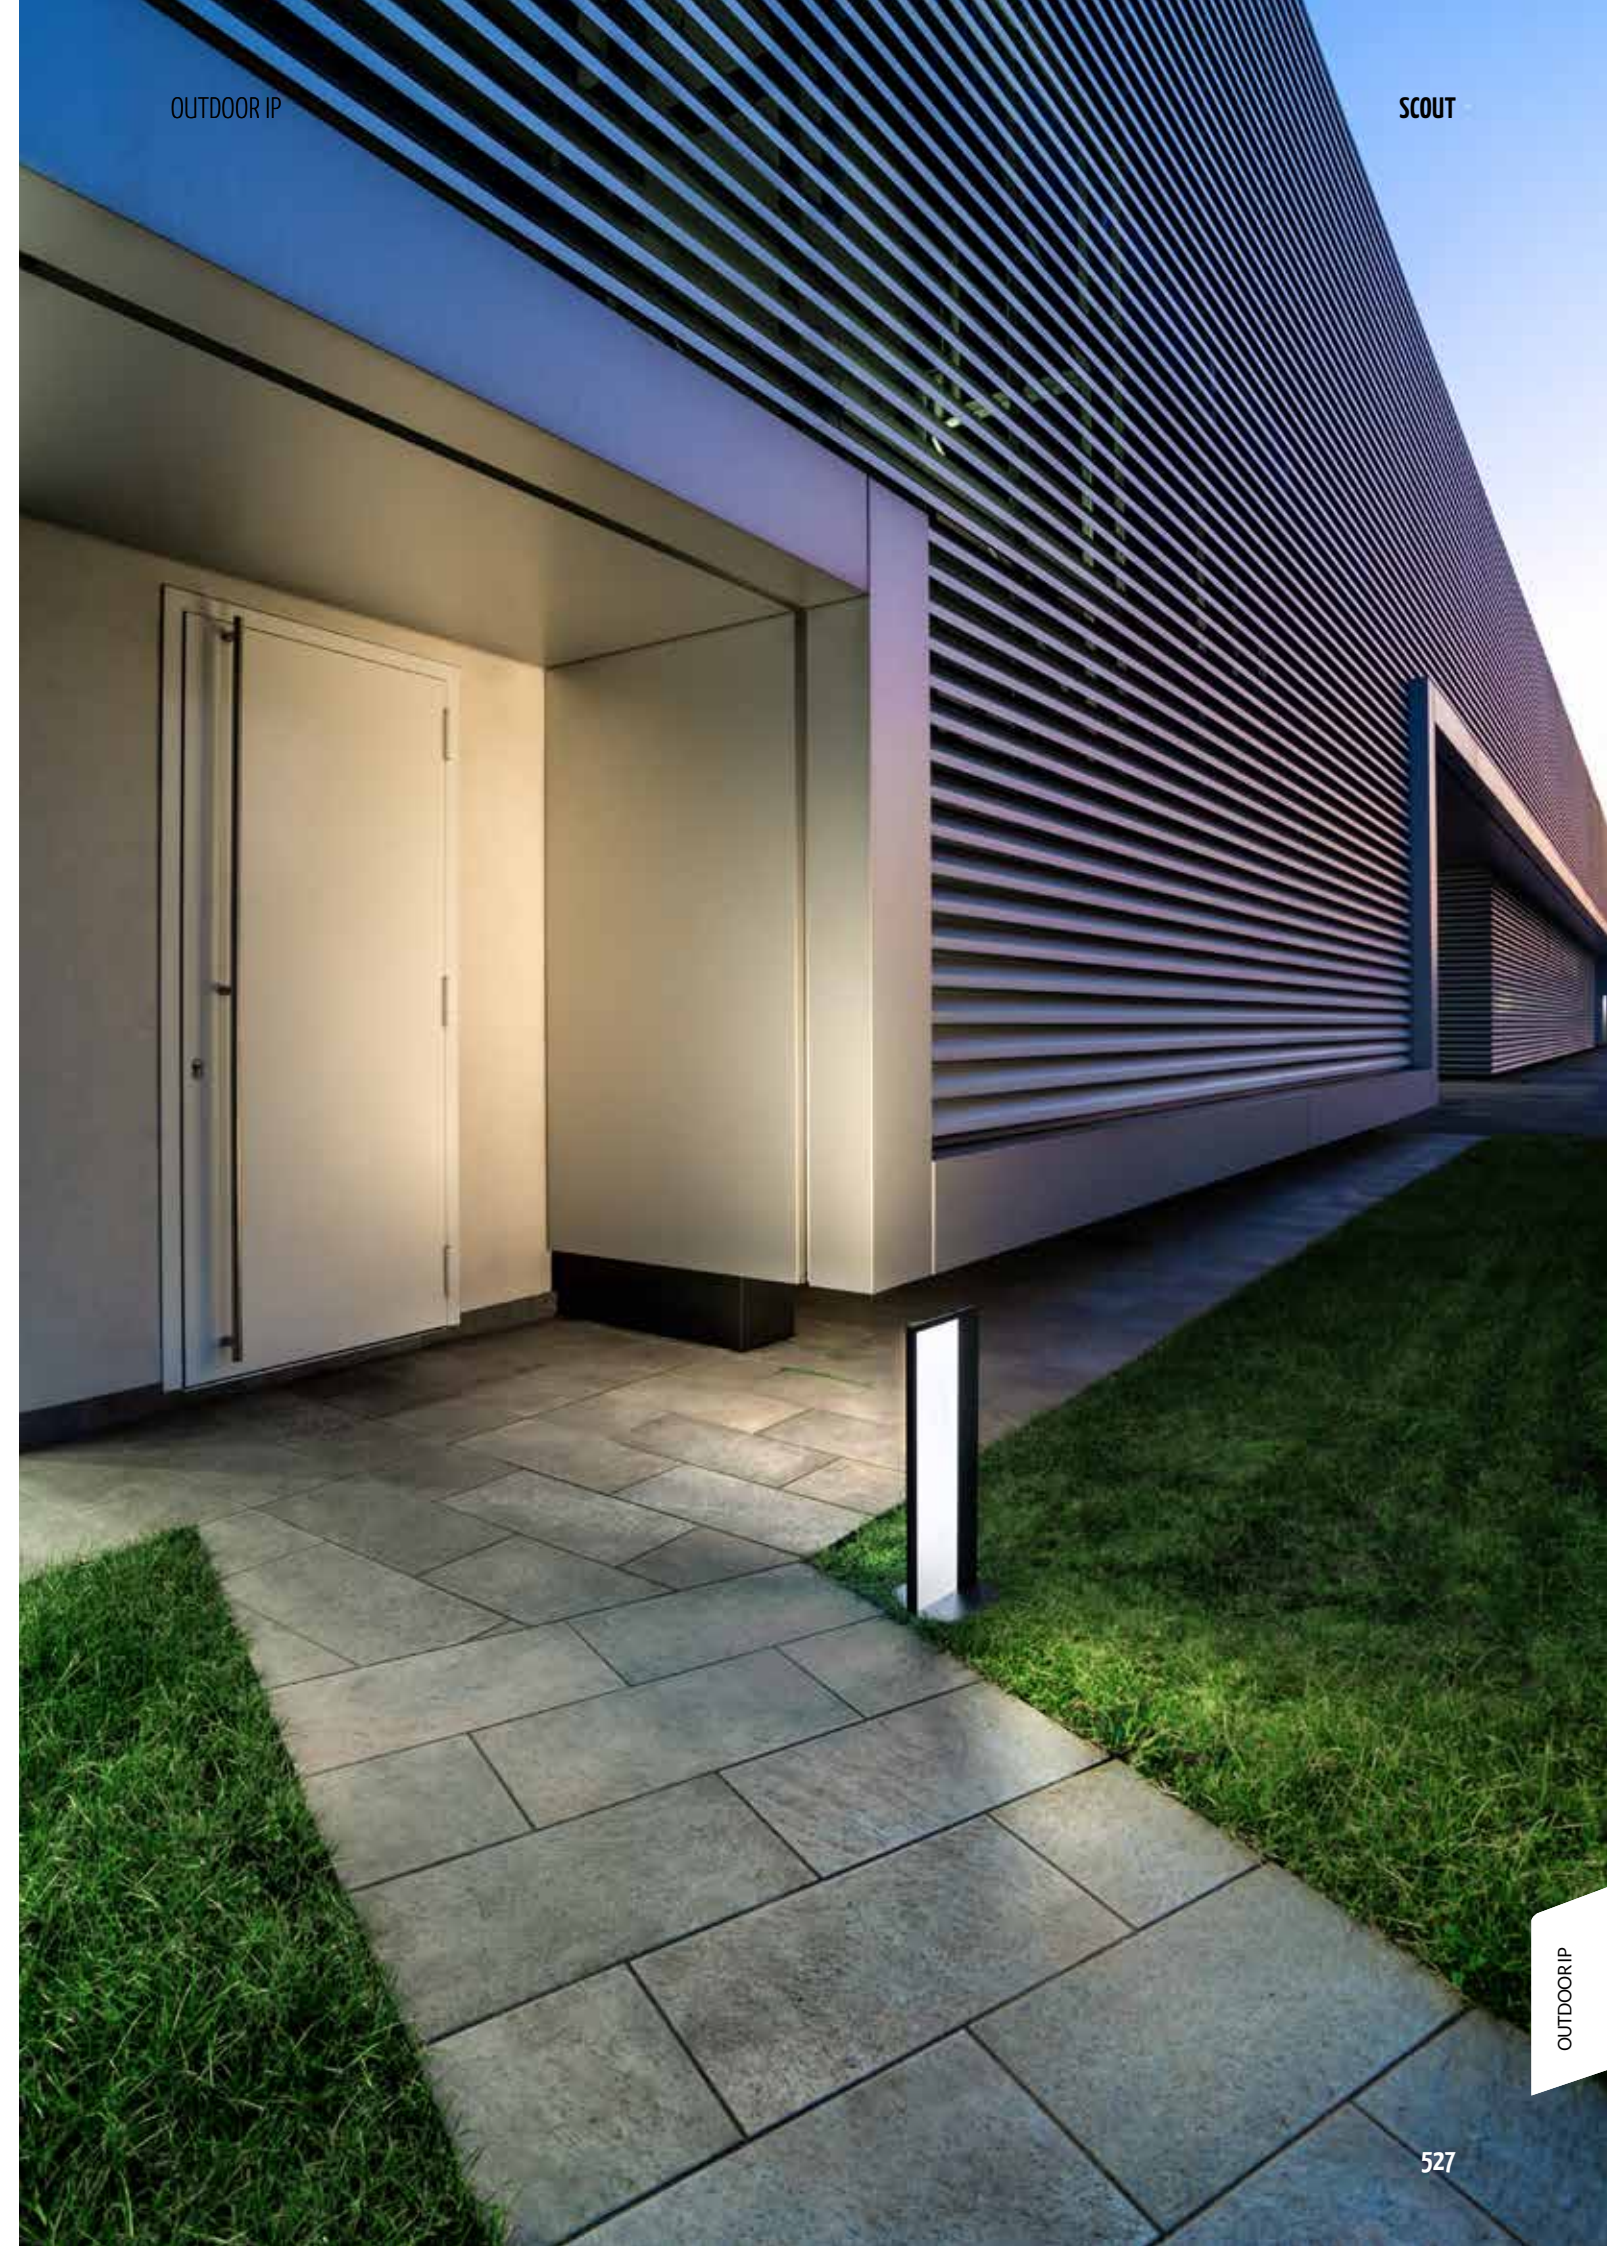

ON REQUEST

- 4000K

Specifications Built-in driver.

Optic PMMA diffuser with built-in transparent light particles.

Body Manufactured from pressure die-cast aluminum with epoxy powder coating.

Colour

- White RAL 9003 wrinkled - Code: W
- Black RAL 9005 wrinkled - Code: BK
- Anthracite - Code: GA
- Bronze Corten - Code: BC