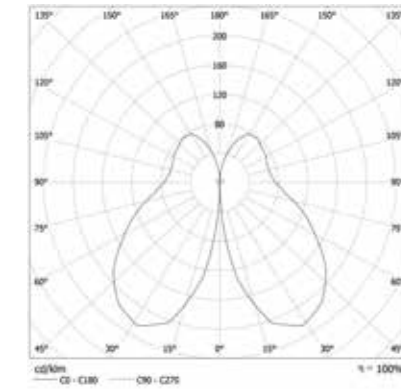

SCOUT

OPTIC

LGP (Light Guide Panel) diffuser in backlight plexiglass with microncisions designed to ensure uniform emission of light outwards.

IP 66 A+

COLOUR TEMPERATURE 3000K

COD	💡	lm	mm
91PC9L366	9W	180	610
91PC13L366	13W	260	930

SCOUT WALL

OPTIC

LGP (Light Guide Panel) diffuser in backlight plexiglass with microncisions designed to ensure uniform emission of light outwards.

COLOUR TEMPERATURE 3000K

COD	💡	lm	mm
91PC9L3LW66	9W	180	610
91PC13L3LW66	13W	260	930

SCOUT WALL SPOT

OPTIC

Spot with 35° beam angle.

Remote driver supplied with the fixture.

COLOUR TEMPERATURE 3000K

COD	💡	lm
91AA3L3W66	3W	187

IP 66 A+

IP 66 A+