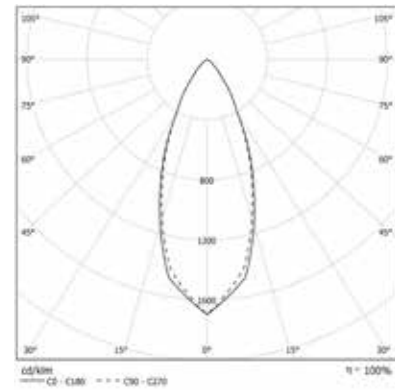

COLOUR TEMPERATURE 3000K

COD	💡	lm	mm
91PC9L3LW66	9W	180	610
91PC13L3LW66	13W	260	930

SCOUT WALL SPOT

OPTIC

Spot with 35° beam angle.

Remote driver supplied with the fixture.

COLOUR TEMPERATURE 3000K

COD	💡	lm
91AA3L3W66	3W	187

IP 66 A+

IP 66 A+

SCOUT SPOT

OPTIC

Spot with 35° beam angle.

IP 66 A*

COLOUR TEMPERATURE 3000K

COD	💡	lm	mm
91AA23L366	2x3W	374	600
91AA23L3L66	2x3W	374	900

SCOUT SPOT DOUBLE EMISSION

OPTIC

Spot with 35° beam angle and asymmetrical back emission ground oriented.

IP 66 A*

Rear emission

Spot emission

COLOUR TEMPERATURE 3000K

COD	💡	lm	mm
91DI3S23L366	3W + 2x3W	60 + 374	600
91DI5S23L366	5W + 2x3W	100 + 374	900