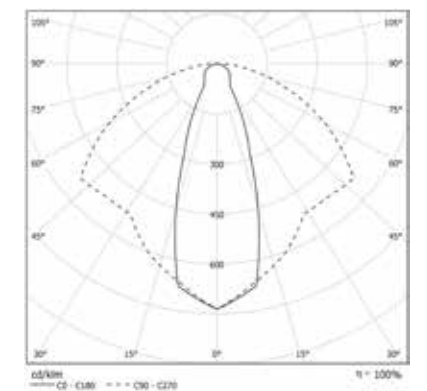

COLOUR TEMPERATURE 3000K

COD	💡	lm	mm
91PC9L3LW66	9W	180	610
91PC13L3LW66	13W	260	930

SCOUT WALL SPOT

OPTIC

Spot with 35° beam angle.

Remote driver supplied with the fixture.

COLOUR TEMPERATURE 3000K

COD	💡	lm
91AA3L3W66	3W	187

IP 66 A+

IP 66 A+

SCOUT SPOT

OPTIC

Spot with 35° beam angle.

IP 66 A*

COLOUR TEMPERATURE 3000K

COD	💡	lm	mm
91AA23L366	2x3W	374	600
91AA23L3L66	2x3W	374	900

SCOUT SPOT DOUBLE EMISSION

OPTIC

Spot with 35° beam angle and asymmetrical back emission ground oriented.

IP 66 A*

Rear emission

Spot emission

COLOUR TEMPERATURE 3000K

COD	💡	lm	mm
91DI3S23L366	3W + 2x3W	60 + 374	600
91DI5S23L366	5W + 2x3W	100 + 374	900