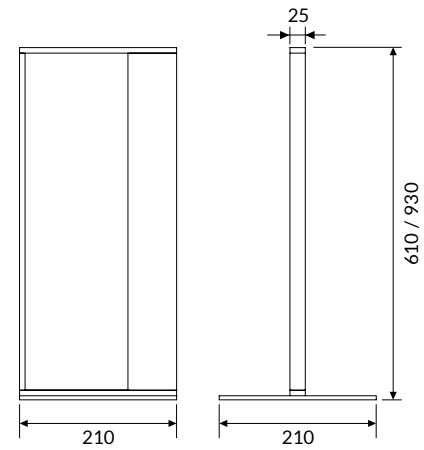

SCOUT

OPTIC

LGP (Light Guide Panel) diffuser in backlight plexiglass with microncisions designed to ensure uniform emission of light outwards.