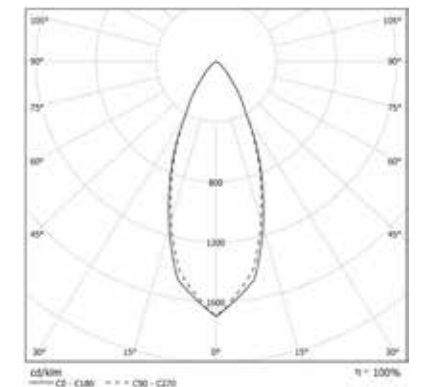

COLOUR TEMPERATURE 3000K

COD	💡	lm	mm
91PC9L3LW66	9W	180	610
91PC13L3LW66	13W	260	930

SCOUT WALL SPOT

OPTIC

Spot with 35° beam angle.

Remote driver supplied with the fixture.

COLOUR TEMPERATURE 3000K

COD	💡	lm
91AA3L3W66	3W	187

IP 66 A+

IP 66 A+

SCOUT SPOT

OPTIC

Spot with 35° beam angle.

IP 66 A*

COLOUR TEMPERATURE 3000K

COD	💡	lm	mm
91AA23L366	2x3W	374	600
91AA23L3L66	2x3W	374	900

SCOUT SPOT DOUBLE EMISSION

OPTIC

Spot with 35° beam angle and asymmetrical back emission ground oriented.

IP 66 A*

Rear emission

Spot emission

COLOUR TEMPERATURE 3000K

COD	💡	lm	mm
91DI3S23L366	3W + 2x3W	60 + 374	600
91DI5S23L366	5W + 2x3W	100 + 374	900