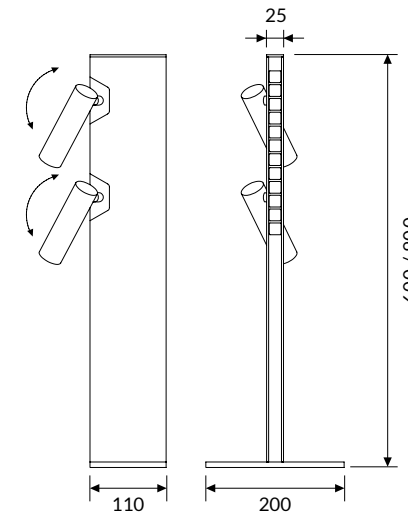

COLOUR TEMPERATURE 3000K

COD	💡	lm	mm
91PC9L3LW66	9W	180	610
91PC13L3LW66	13W	260	930

SCOUT WALL SPOT

OPTIC

Spot with 35° beam angle.

Remote driver supplied with the fixture.

COLOUR TEMPERATURE 3000K

COD	💡	lm
91AA3L3W66	3W	187

IP 66 A+

IP 66 A+

SCOUT SPOT

OPTIC

Spot with 35° beam angle.

IP 66 A*

COLOUR TEMPERATURE 3000K

COD	💡	lm	mm
91AA23L366	2x3W	374	600
91AA23L3L66	2x3W	374	900

SCOUT SPOT DOUBLE EMISSION

OPTIC

Spot with 35° beam angle and asymmetrical back emission ground oriented.

IP 66 A*

Rear emission

Spot emission

COLOUR TEMPERATURE 3000K

COD	💡	lm	mm
91DI3S23L366	3W + 2x3W	60 + 374	600
91DI5S23L366	5W + 2x3W	100 + 374	900

Accessories

LENS FOR SPOT

91AALPC20
Lens 20° beam angle.

91AALPC45
Lens 45° beam angle.