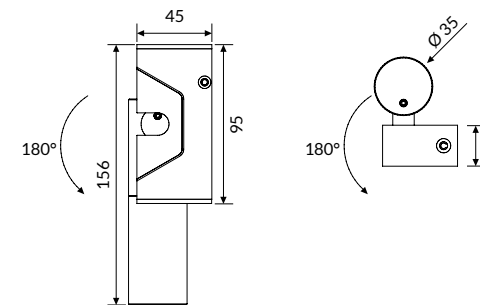

COLOUR TEMPERATURE 3000K

COD	💡	lm	mm
91PC9L3LW66	9W	180	610
91PC13L3LW66	13W	260	930

SCOUT WALL SPOT

OPTIC

Spot with 35° beam angle.

Remote driver supplied with the fixture.

COLOUR TEMPERATURE 3000K

COD	💡	lm
91AA3L3W66	3W	187

IP 66 A+

IP 66 A+

SCOUT SPOT

OPTIC

Spot with 35° beam angle.

IP 66 A*

COLOUR TEMPERATURE 3000K

COD	💡	lm	mm
91AA23L366	2x3W	374	600
91AA23L3L66	2x3W	374	900