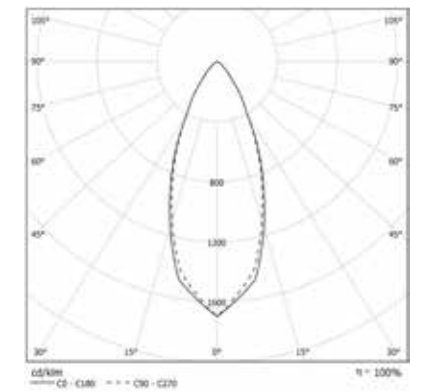

IP 66 A+

IP 66 A+

SCOUT SPOT

OPTIC

Spot with 35° beam angle.

IP 66 A*

COLOUR TEMPERATURE 3000K

COD	💡	lm	mm
91AA23L366	2x3W	374	600
91AA23L3L66	2x3W	374	900

SCOUT SPOT DOUBLE EMISSION

OPTIC

Spot with 35° beam angle and asymmetrical back emission ground oriented.

IP 66 A*

Rear emission

Spot emission

COLOUR TEMPERATURE 3000K

COD	💡	lm	mm
91DI3S23L366	3W + 2x3W	60 + 374	600
91DI5S23L366	5W + 2x3W	100 + 374	900

Accessories

LENS FOR SPOT

91AALPC20
Lens 20° beam angle.

91AALPC45
Lens 45° beam angle.